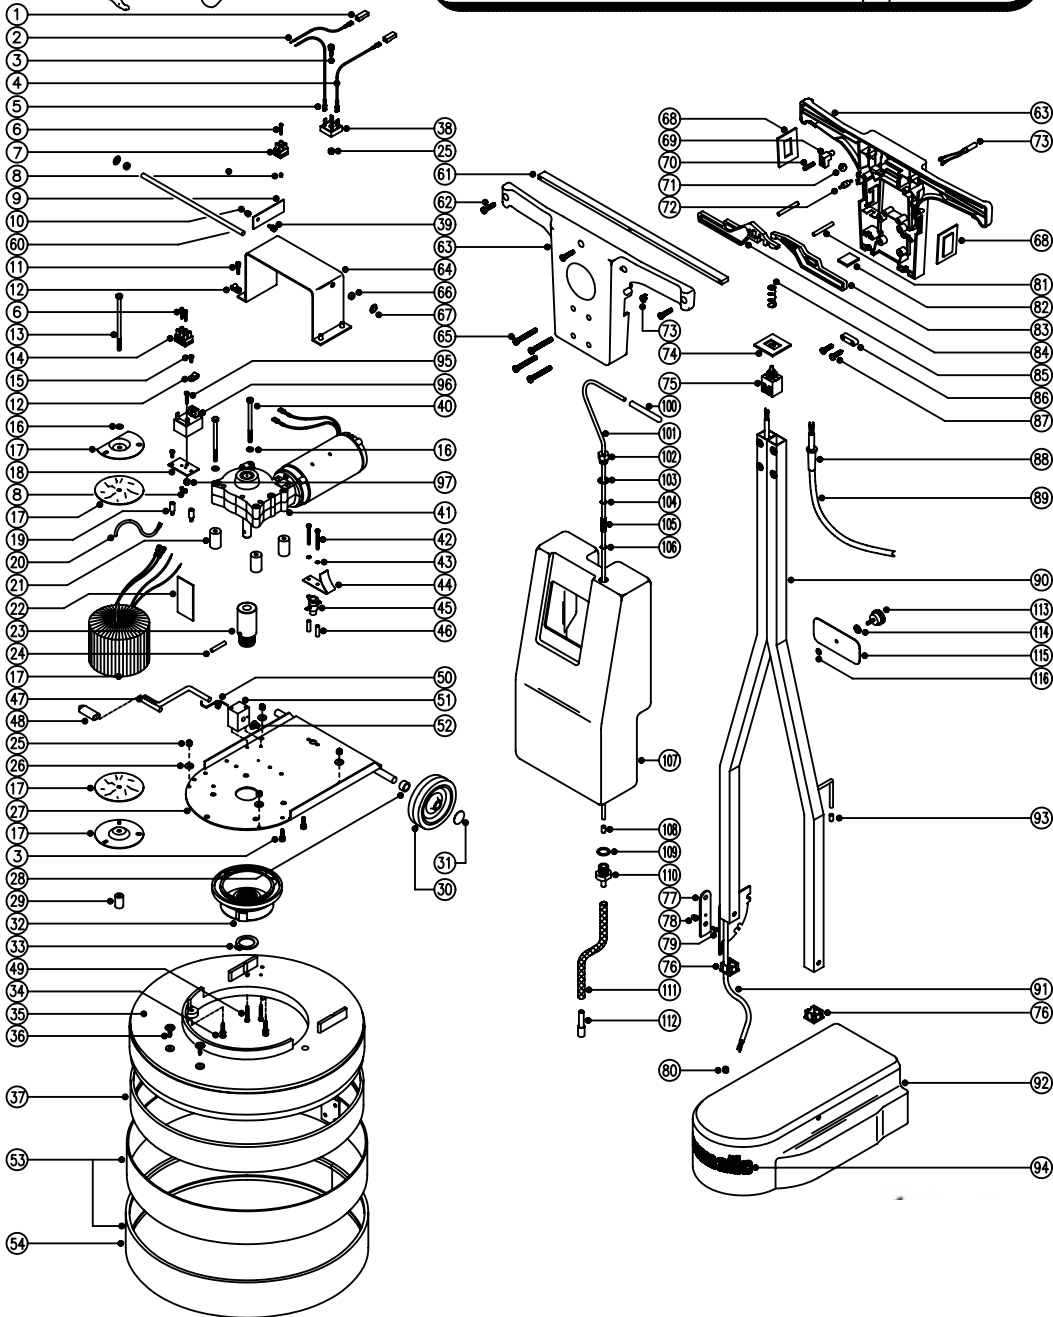

Spare Parts

Model No. LL400 & TC400 (Carpetex)

Numatic, International, Chard, Somerset, TA20 2BB. 231444
Tel: 01460 68480 Fax: 01460 68560 DRAWING: EXP234 ISS: A08
Sales - Tel: 01460 68600 Fax: 01460 68458 11/10/99