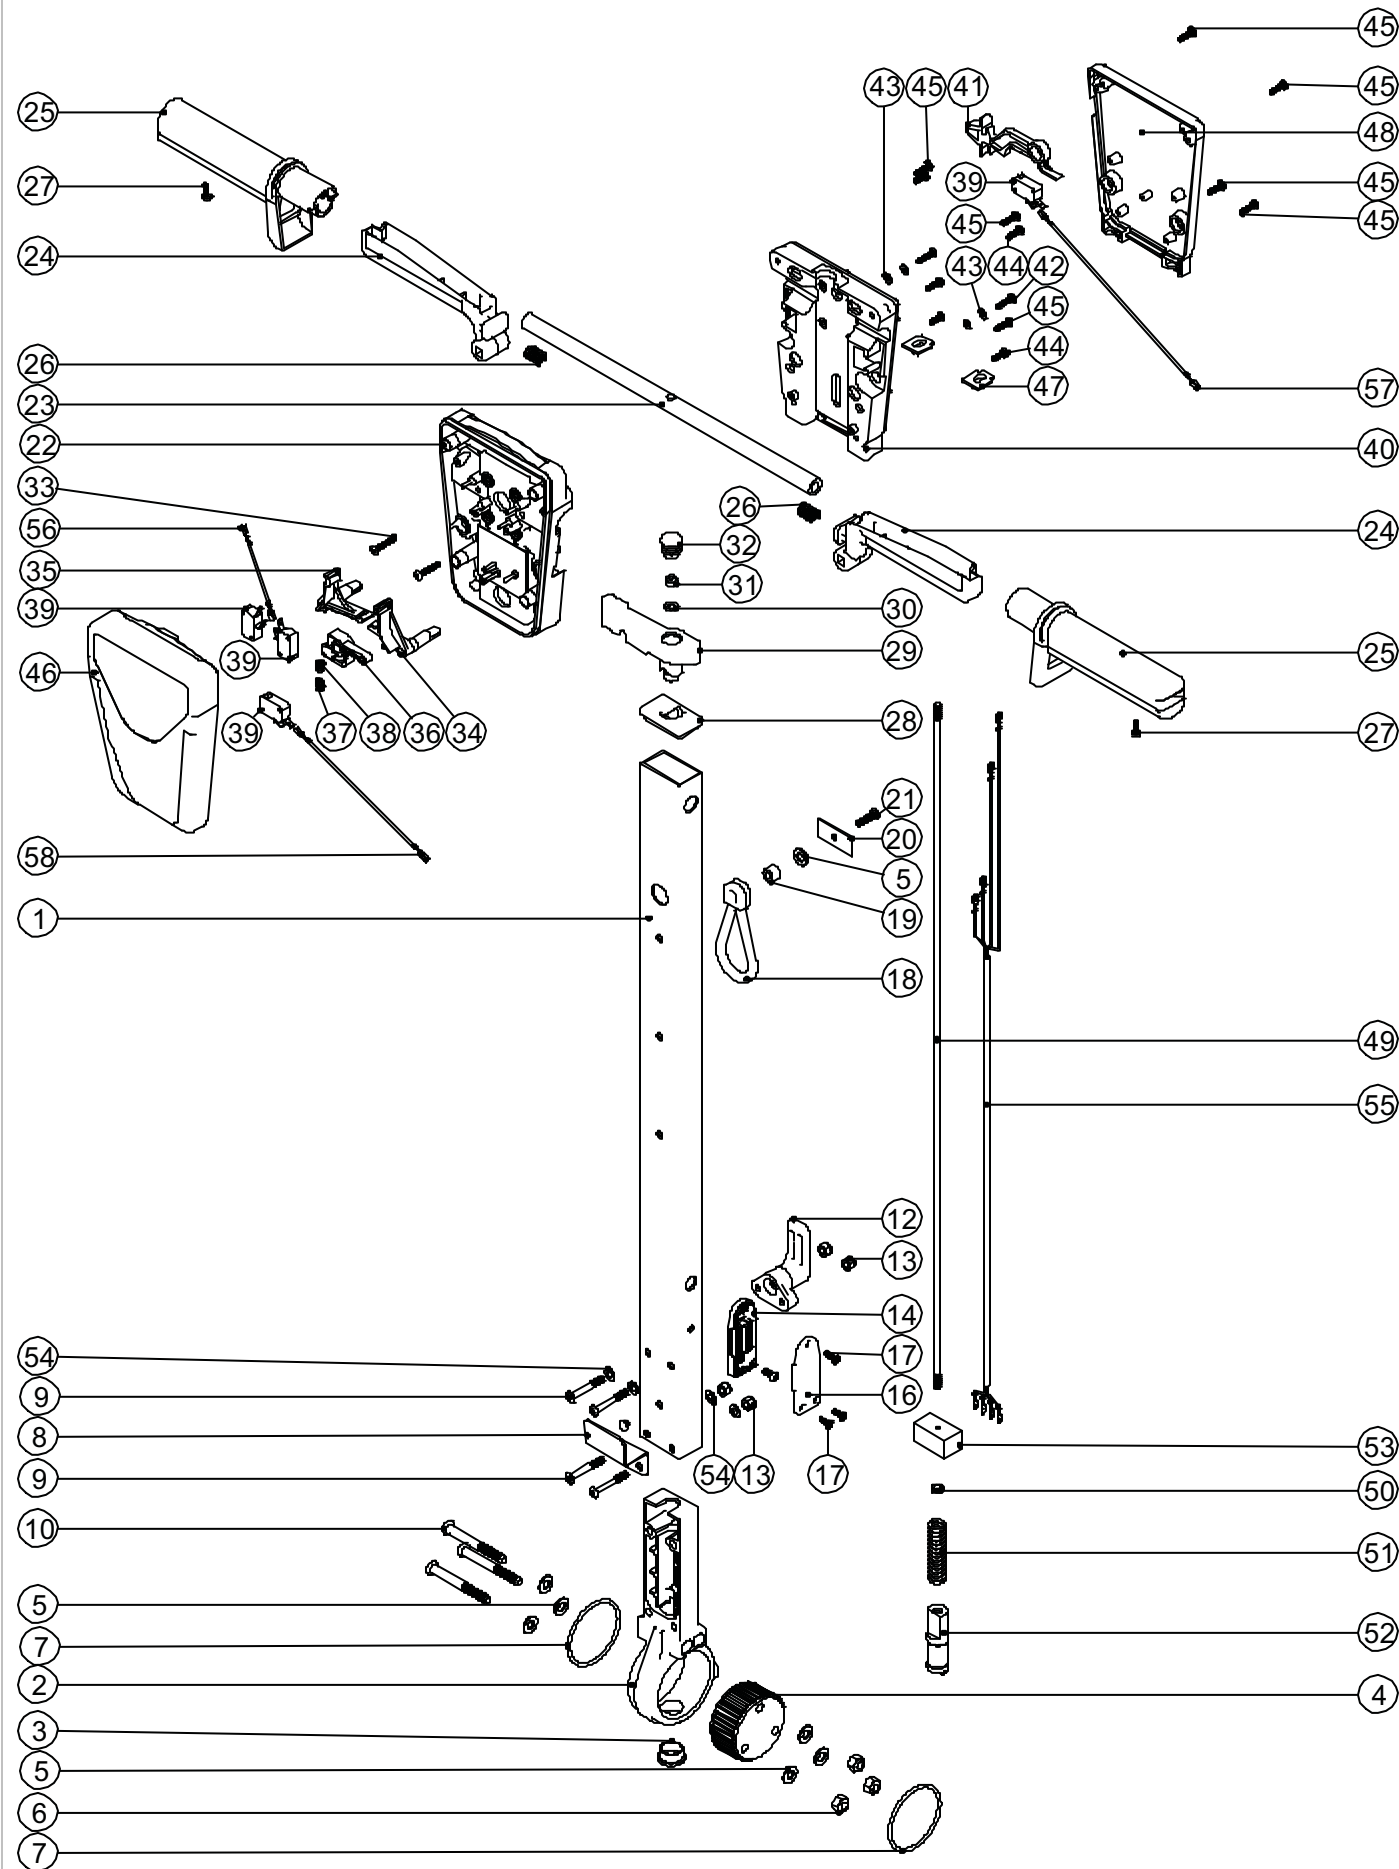

Numatic International Spare Parts

Model No: NST-1530 HANDLE ASSEMBLY

234211
DRAWING:EXP-0642 ISS:A01
11/11/2003

Numatic International Spare Parts

Model No: NST-1530 HANDLE ASSEMBLY

POS:	ITEM NO:	DESCRIPTION:	COMMENTS:
1	429000	PAINTED HANDLE ASSEMBLY	
2	229081	HANDLE CASTING MACHINED	
3	229099	25MM DIA HOLE PLUG	
4	229074	ADJUSTMENT GEAR	
5	219010	M8 FORM A WASHER	
6	219078	M8 NYLON INSERT NUT	
7	219254	O RING 3MM DIA X 60MM I/D	
8	329000	HANDLE BRACKET	
9	219807	M6 X 40MM LONG SOCKET BUTTON HEAD BOLT	
10	219806	M8 X 70MM LONG SOCKET BUTTON HEAD BOLT	
11	229009	BLANKING PLUG	
12	329299	CABLE RELEASE ASSEMBLY	
13	219088	M6 NYLON INSERT NUT	
14	227558	CONNECTION BOX BASE	
15	221151	M4 X 12MM LONG POZI PAN SCREW	
16	227559	CONNECTION BOX LID	
17	219683	No6 X 3/8 INCH LONG POZI PAN BLACK COUNTERSUNK PLASTITE SCREW	
18	226008	STRESS RELIEF	
19	226006	SPACER (BLACK)	
20	329231	STRESS RELIEF BRACKET	
21	219054	M5 X 20MM LONG POZI PAN SCREW	
22	227576	FRONT INNER HALF MOULDING	
23	338269	CROSS TUBE	
24	227581	TRIGGER MOULDING	
25	227580	HAND GRIP MOULDING	
26	219803	TRIGGER COMPRESSION SPRING	
27	219270	No8 X 1/2 INCH LONG POZI PAN SELF TAP SCREW	
28	227582	HANDLE PLUG MOULDING	
29	227583	ADJUSTMENT LEVER MOULDING	
30	219493	M6 NYLON WASHER	
31	219642	M6 STAINLESS STEEL NYLON INSERT NUT	
32	20638V	CSP-302 BLACK TUBE END STOP	
33	219811	NO8 X 1 INCH LONG POZI-PAN SELF TAP SCREW	
34	227585	LEFT HAND SWITCH OPERATING LEVER MOULDING	
35	227586	RIGHT HAND SWITCH OPERATING LEVER MOULDING	
36	227587	CENTRE SWITCH OPERATING LEVER MOULDING	
37	219805	4MM SPIREFIX	
38	219804	SWITCH COMPRESSION SPRING	
39	229453	MICRO SWITCH	
40	227577	REAR INNER HALF MOULDING	
41	227584	INTERLOCK LEVER MOULDING	
42	219107	No6 X 5/8 INCH LONG POZI PAN PLASTITE SCREW	
43	219206	M4 FORM A WASHER	
44	219101	No8 X 1/2 INCH LONG POZI PAN PLASTITE SCREW	
45	219105	No8 X 5/8 INCH LONG POZI PAN PLASTITE SCREW	
46	318959	PRINTED FRONT COVER MOULDING	
47	227666	BLANKING PLUG	
48	318968	PRINTED REAR COVER MOULDING	
49	229456	750MM HANDLE LOCKING ROD	
50	219099	M6 HALF NUT	
51	229138	SPRING	
52	229073	GEAR LOCKING PIN	
53	229030	ANTI VIBRATION PAD	
54	219007	M6 FORM B WASHER	
55	220976	HANDLE LOOM ASSEMBLY	
56	220973	60MM LONG BROWN LINK WIRE	
57	220975	190MM LONG BROWN LINK WIRE	
58	220974	145MM LONG BROWN LINK WIRE	